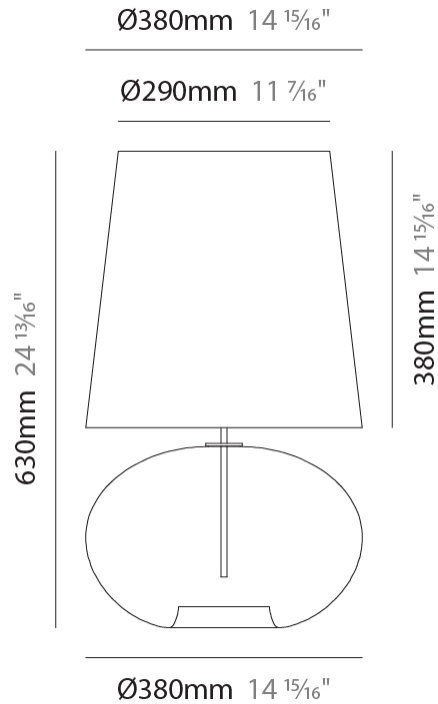

PROJECT
TYPE
SPECIFIER
QUANTITY
DATE

PARIGI CIPOLLA PORTABLE

D144010-

base number   Finish
Options

1. To build a product code in our configurator select the specify button on the base model # product page
2. To build a manual product code on this datasheet choose from the options listed below in blue font and add the suffix to the base model #

GENERAL

Series: Parigi Cipolla
Brand: Cangini & Tucci
Division: Design
Mounting Type: Portable
Mounting Location: Table
Subcategory: Ambient

PHYSICAL

Shape: Sphere
Diameter (mm): 380
Diameter (in): 14 ¹⁵/₁₆
Height (mm): 630
Height (in): 24 ¹³/₁₆
Light Distribution: Omnidirectional
Weight (kg): 2.64
Weight (lbs): 5.82
Fixture Finish: [AMB](#) / [GRN](#) / [PNK](#) / [RUB](#) / [SKB](#) / [SMK](#) / [TOB](#) / [TRA](#)
Holder Finish: CHR
Fixture Material: Glass / Metal

ELECTRICAL

Number of Lamps: 1
Lamp Type: LED Retrofit
Bulb Included: Bulb Not Included
Max. Wattage Per Lamp (W): 7
Lamp Base: E26
Input Voltage (V): 120
Upon Request: 277Vac / GU24

LED

OPTICAL

RATINGS AND CERTIFICATIONS

Certified By: Certified for North American Standards
IP rating: IP20