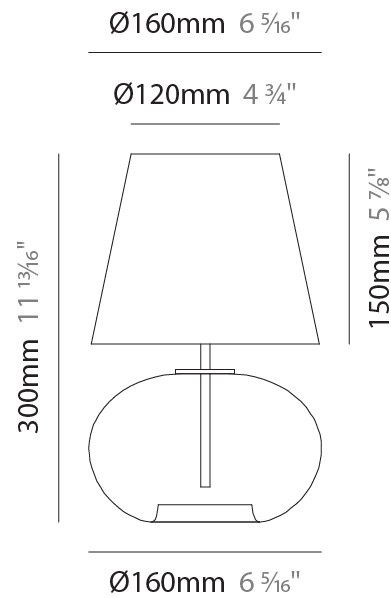

PARIGI CIPOLLA PORTABLE

D144008-

base number Finish
Options

PROJECT
TYPE
SPECIFIER
QUANTITY
DATE

1. To build a product code in our configurator select the specify button on the base model # product page
2. To build a manual product code on this datasheet choose from the options listed below in blue font and add the suffix to the base model #

GENERAL

Series: Parigi Cipolla
Brand: Cangini & Tucci
Division: Design
Mounting Type: Portable
Mounting Location: Table
Subcategory: Ambient

PHYSICAL

Shape: Sphere
Diameter (mm): 160
Diameter (in): 6 ⁵/₁₆
Height (mm): 300
Height (in): 11 ¹³/₁₆
Light Distribution: Omnidirectional
Weight (kg): 0.52
Weight (lbs): 1.15
Fixture Finish: [AMB](#) / [GRN](#) / [PNK](#) / [RUB](#) / [SKB](#) / [SMK](#) / [TOB](#) / [TRA](#)
Holder Finish: CHR
Fixture Material: Glass / Metal

ELECTRICAL

Number of Lamps: 1
Lamp Type: LED Retrofit
Bulb Included: Bulb Not Included
Max. Wattage Per Lamp (W): 4
Lamp Base: E12
Input Voltage (V): 120

LED

OPTICAL

RATINGS AND CERTIFICATIONS

Certified By: Certified for North American Standards
IP rating: IP20